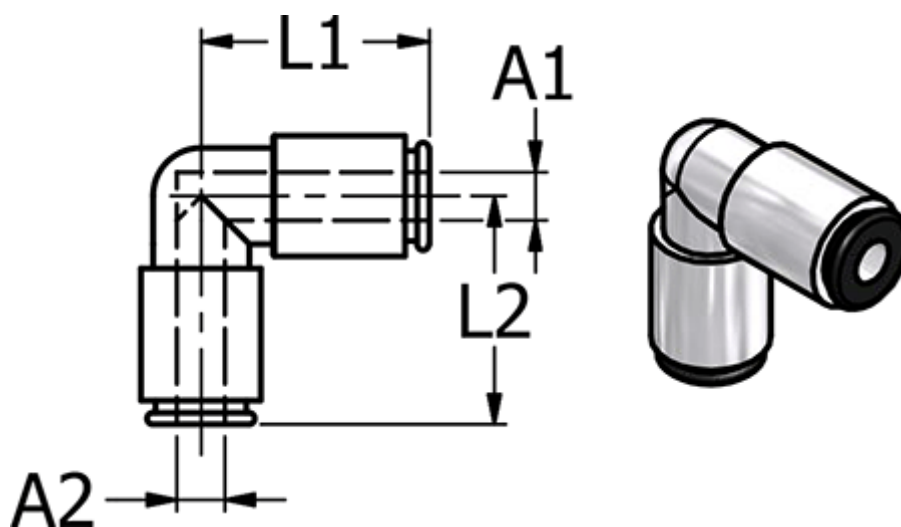

Article number: 586748003

Description: Push-in fitting 748.003, $\text{Ø}3 / \text{Ø}3$
Elbow connector

Measures

Ext. hose diameter A1 = 3

Ext. hose diameter A2 = 3

L1 = 10.4

L2 = 10.4